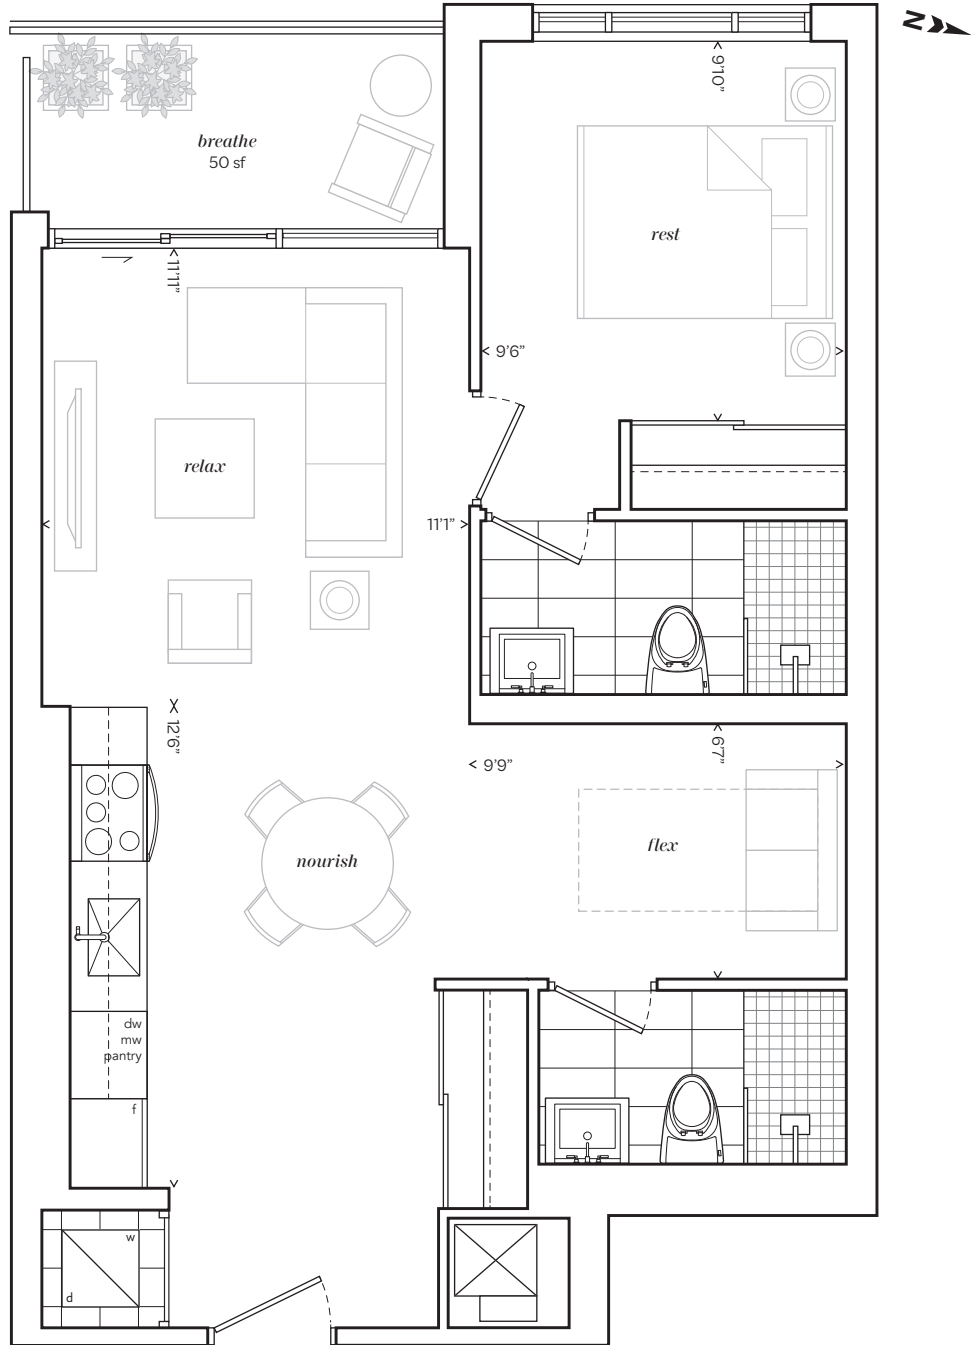

E807 | ONE BEDROOM + FLEX

667 SF PLUS
50 SF BALCONY
717 SF TOTAL

EAST BLOCK

Levels 2-8