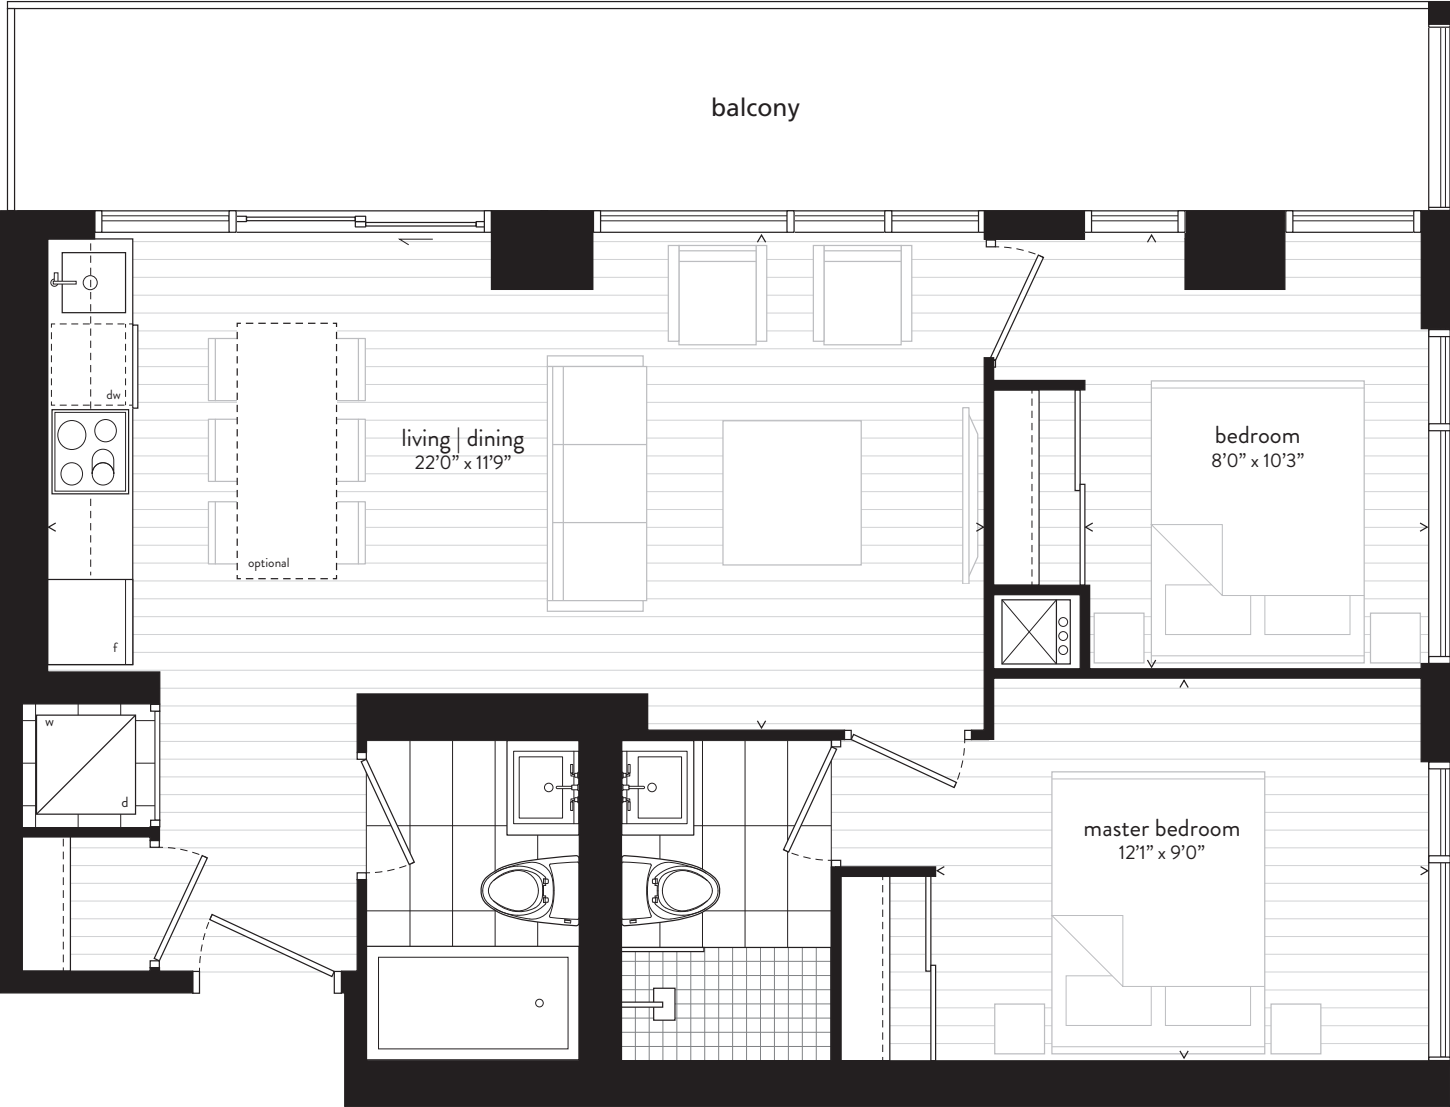

2205 | two bedroom

**676 sq.ft.**

plus 158 sq.ft. balcony

Floor 22

For More Info, T:416.865.0862 F:416.865.9610 // 147 Spadina Ave. Suite 205, Toronto