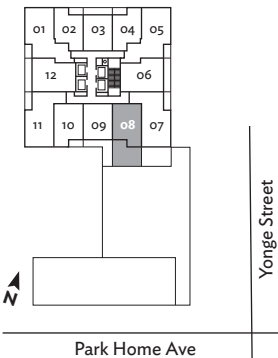

beacon

The Condominium Residence
at North York City Centre

508 | two bedroom

544 sq.ft.
plus 275 sq.ft. terrace

Floor 5

For More Info, T:416.865.0862 F:416.865.9610 // 147 Spadina Ave. Suite 205, Toronto