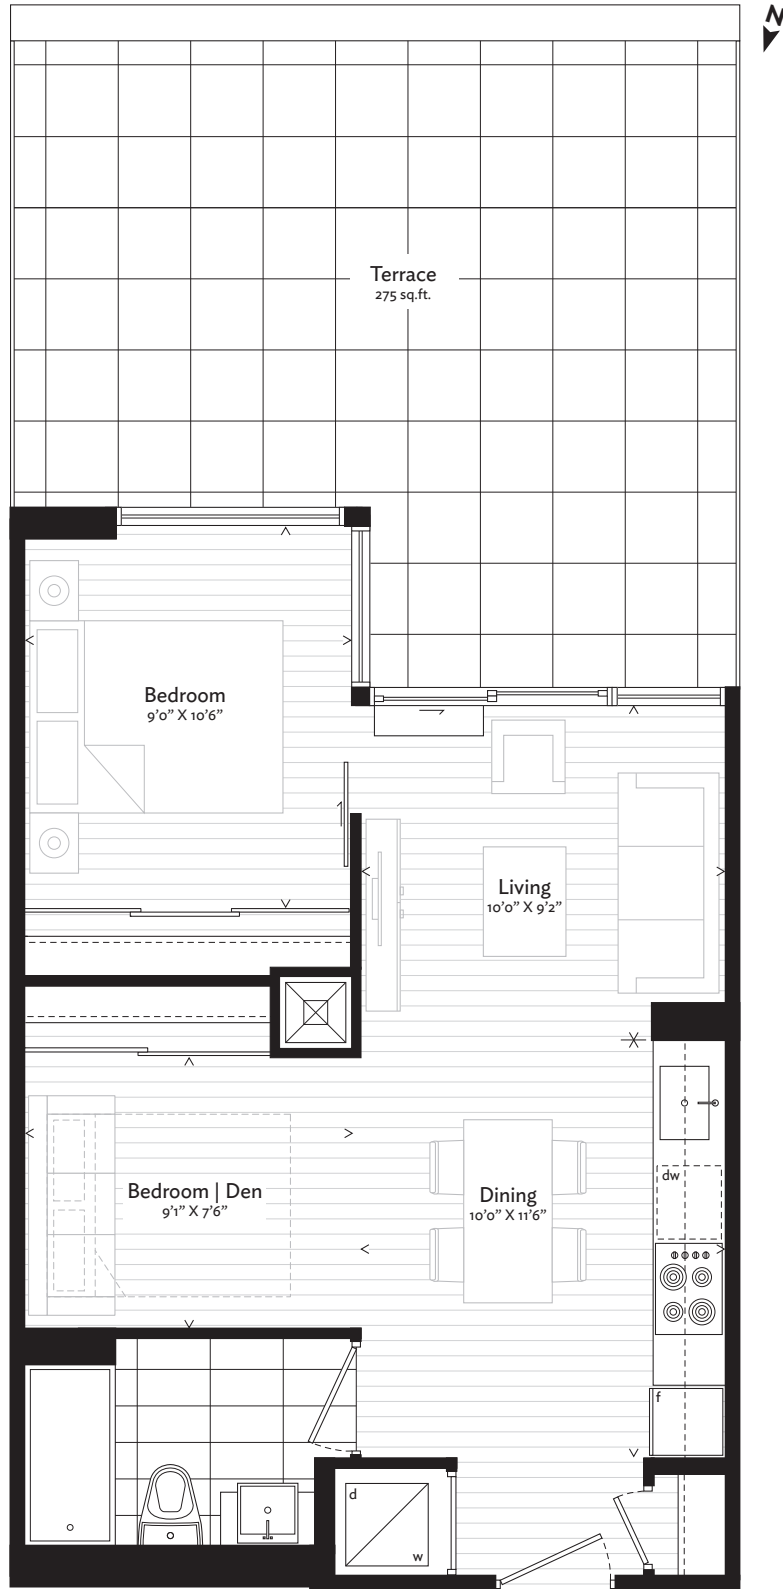

beacon

The Condominium Residence
at North York City Centre

508 | two bedroom

544 sq.ft.
plus 275 sq.ft. terrace

Floor 5

For More Info, T:416.865.0862 F:416.865.9610 // 147 Spadina Ave. Suite 205, Toronto