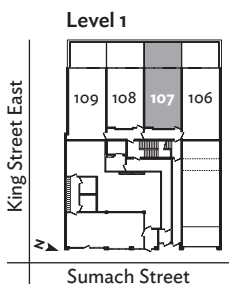

corktowndistrict

WHERE KING MEETS QUEEN

107 | one bedroom

556 sq.ft.

plus 224 sq.ft. garden terrace

For More Info, T:416.865.0862 F:416.865.9610 // 147 Spadina Ave. Suite 205, Toronto