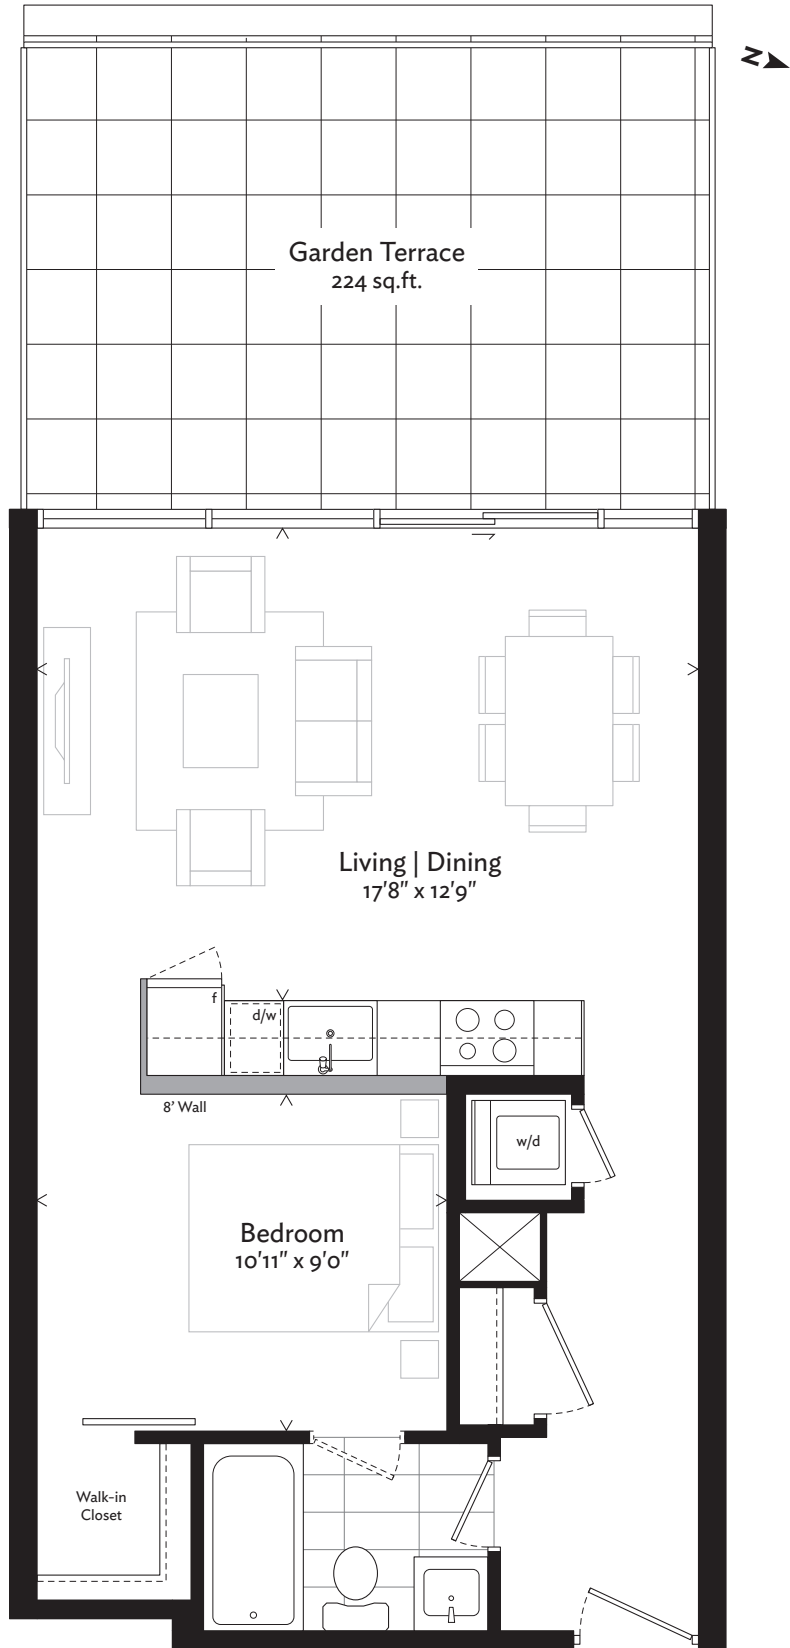

corktowndistrict

WHERE KING MEETS QUEEN

107 | one bedroom

556 sq.ft.

plus 224 sq.ft. garden terrace

For More Info, T:416.865.0862 F:416.865.9610 // 147 Spadina Ave. Suite 205, Toronto