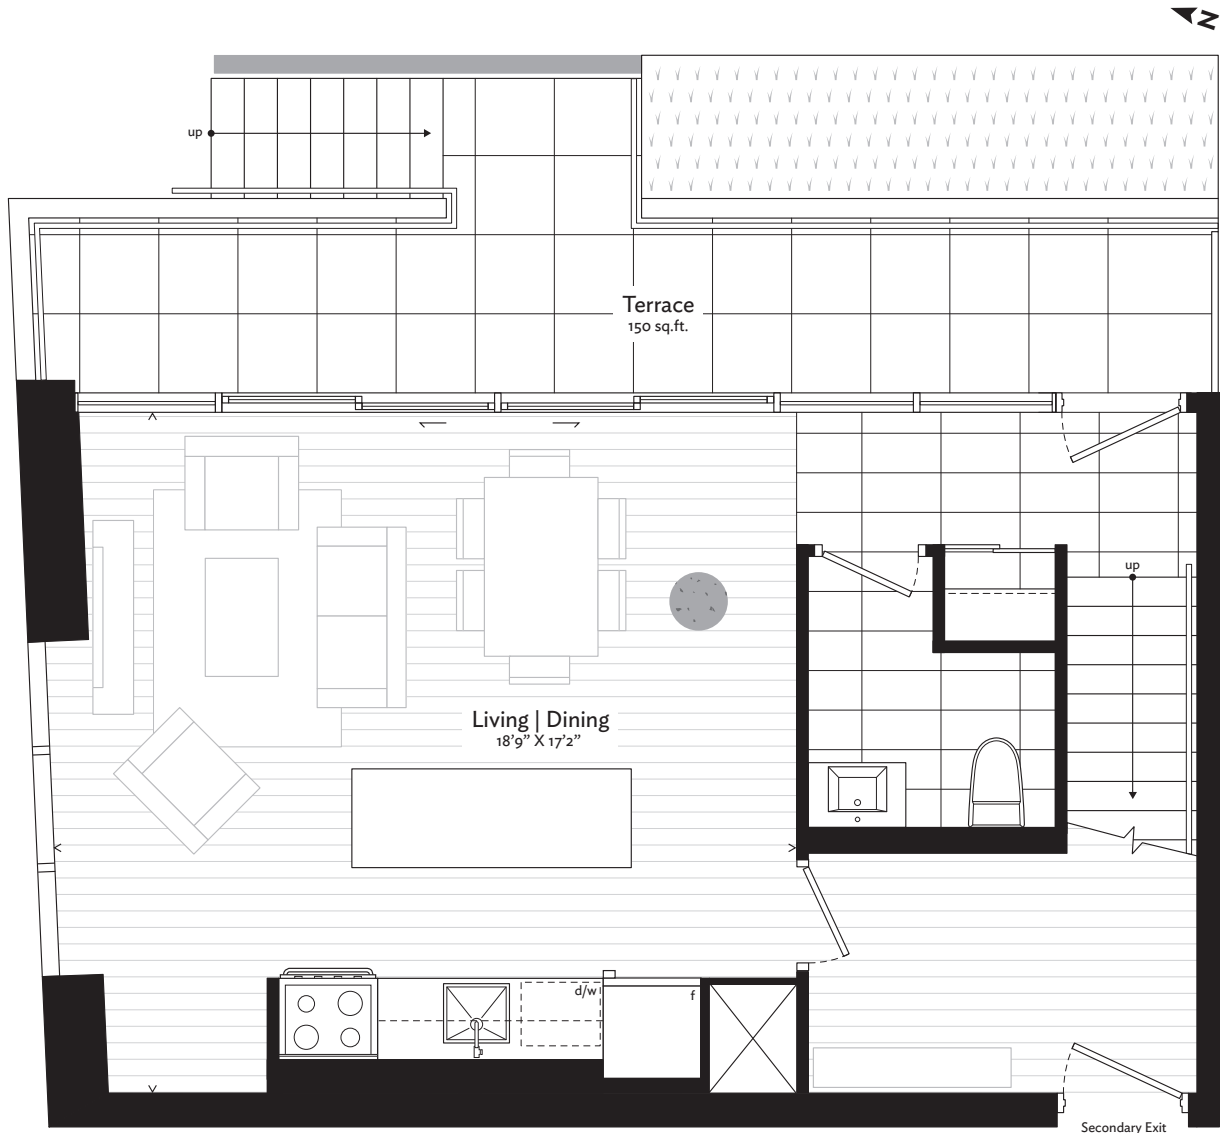

TH01 | two bedroom + den

1,235 sq.ft.

plus 150 sq.ft. terrace

Main Level

Level 1

River Street

For More Info, T:416.865.0862 F:416.865.9610 // 147 Spadina Ave. Suite 205, Toronto

TH01 | two bedroom + den

1,235 sq.ft.

plus 150 sq.ft. terrace

Upper Level

River Street

For More Info, T:416.865.0862 F:416.865.9610 // 147 Spadina Ave. Suite 205, Toronto