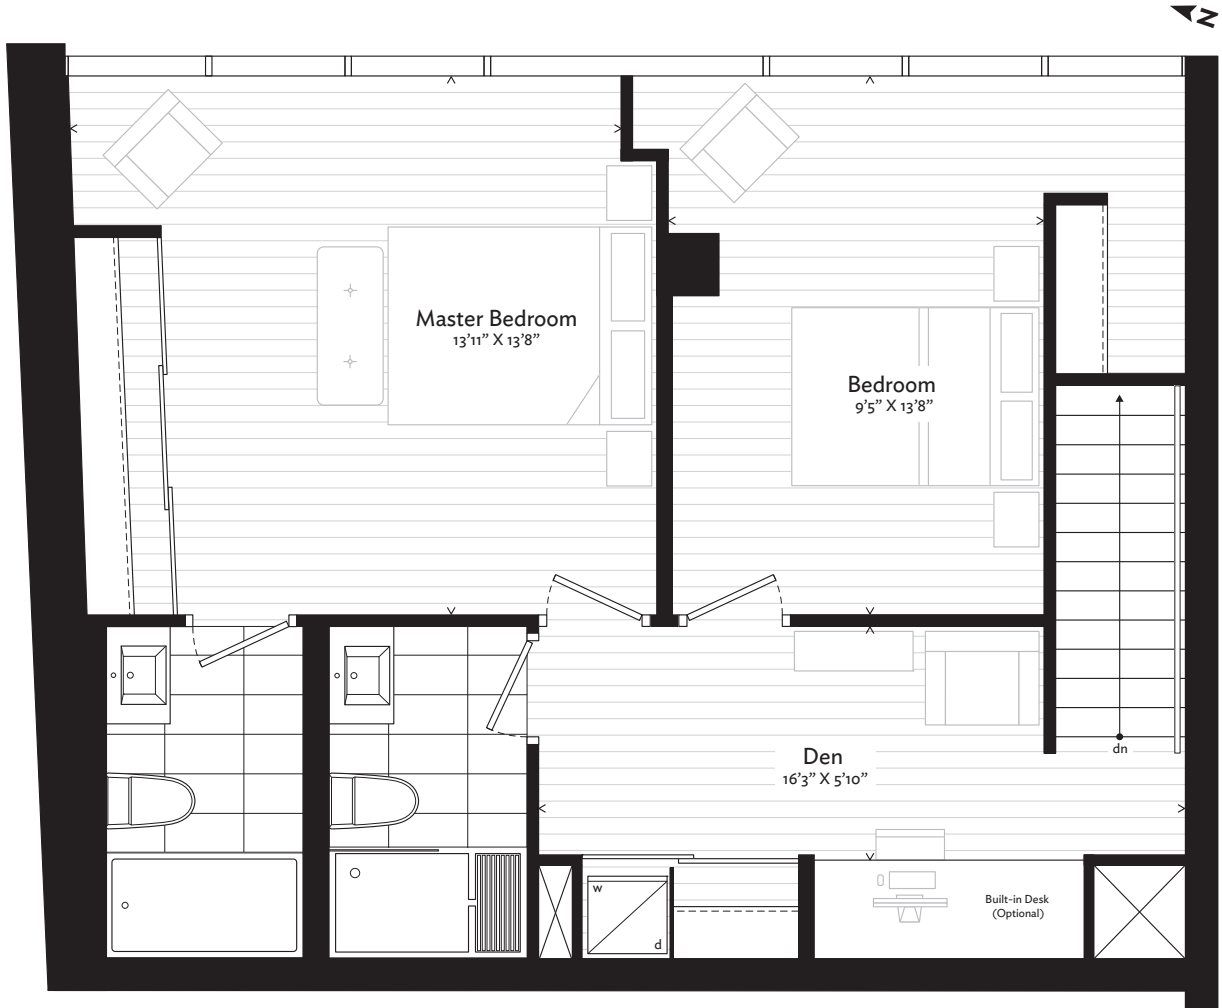

TH01 | two bedroom + den

1,235 sq.ft.

plus 150 sq.ft. terrace

Main Level

Level 1

River Street

For More Info, T:416.865.0862 F:416.865.9610 // 147 Spadina Ave. Suite 205, Toronto

TH01 | two bedroom + den

1,235 sq.ft.

plus 150 sq.ft. terrace

Upper Level

River Street

For More Info, T:416.865.0862 F:416.865.9610 // 147 Spadina Ave. Suite 205, Toronto