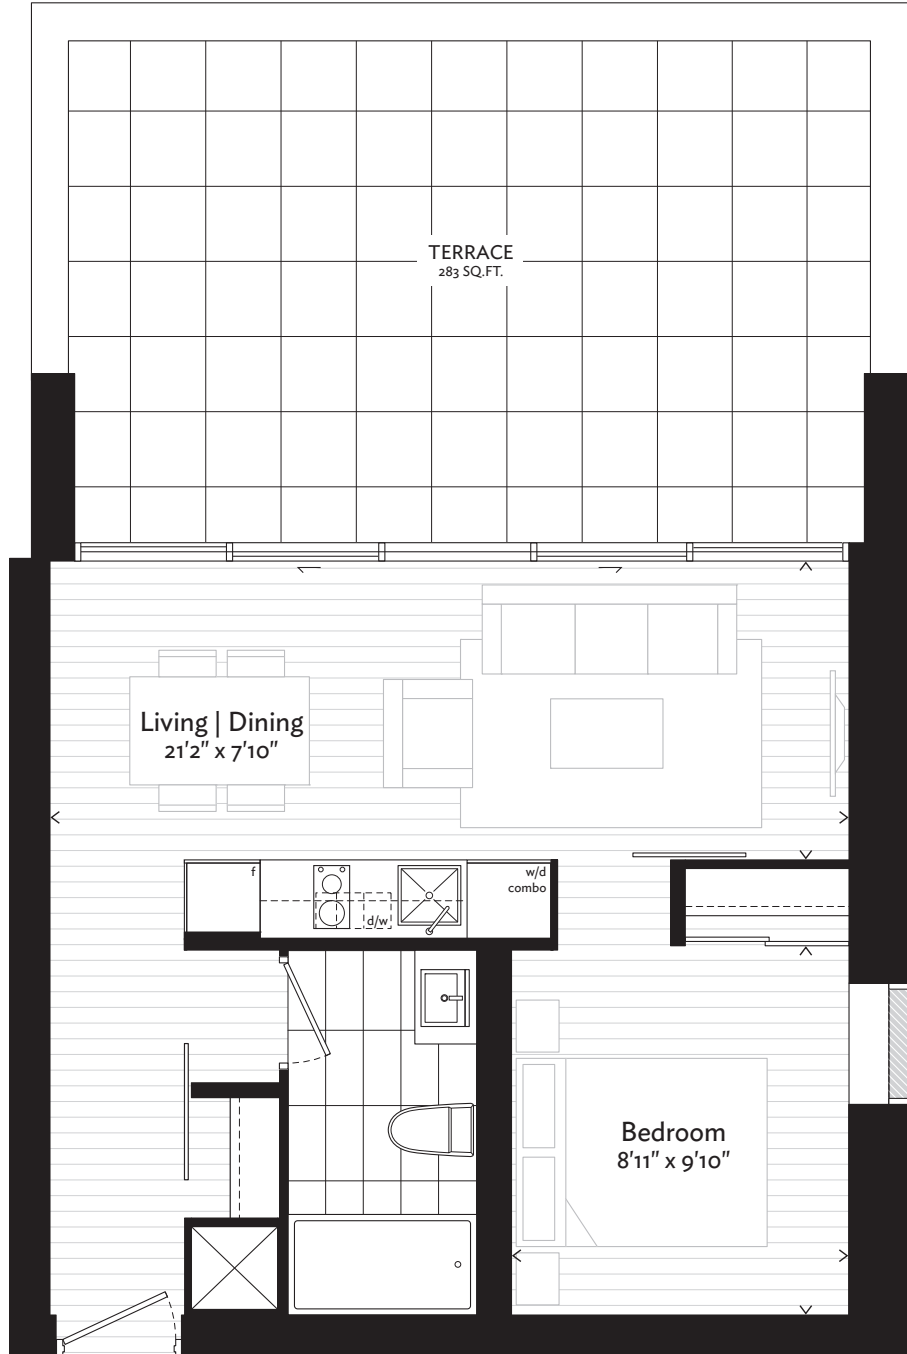

1404 | one bedroom

495 sq.ft.
plus 283 sq.ft. terrace

For More Info, T:416.865.0862 F:416.865.9610 // 147 Spadina Ave. Suite 205, Toronto