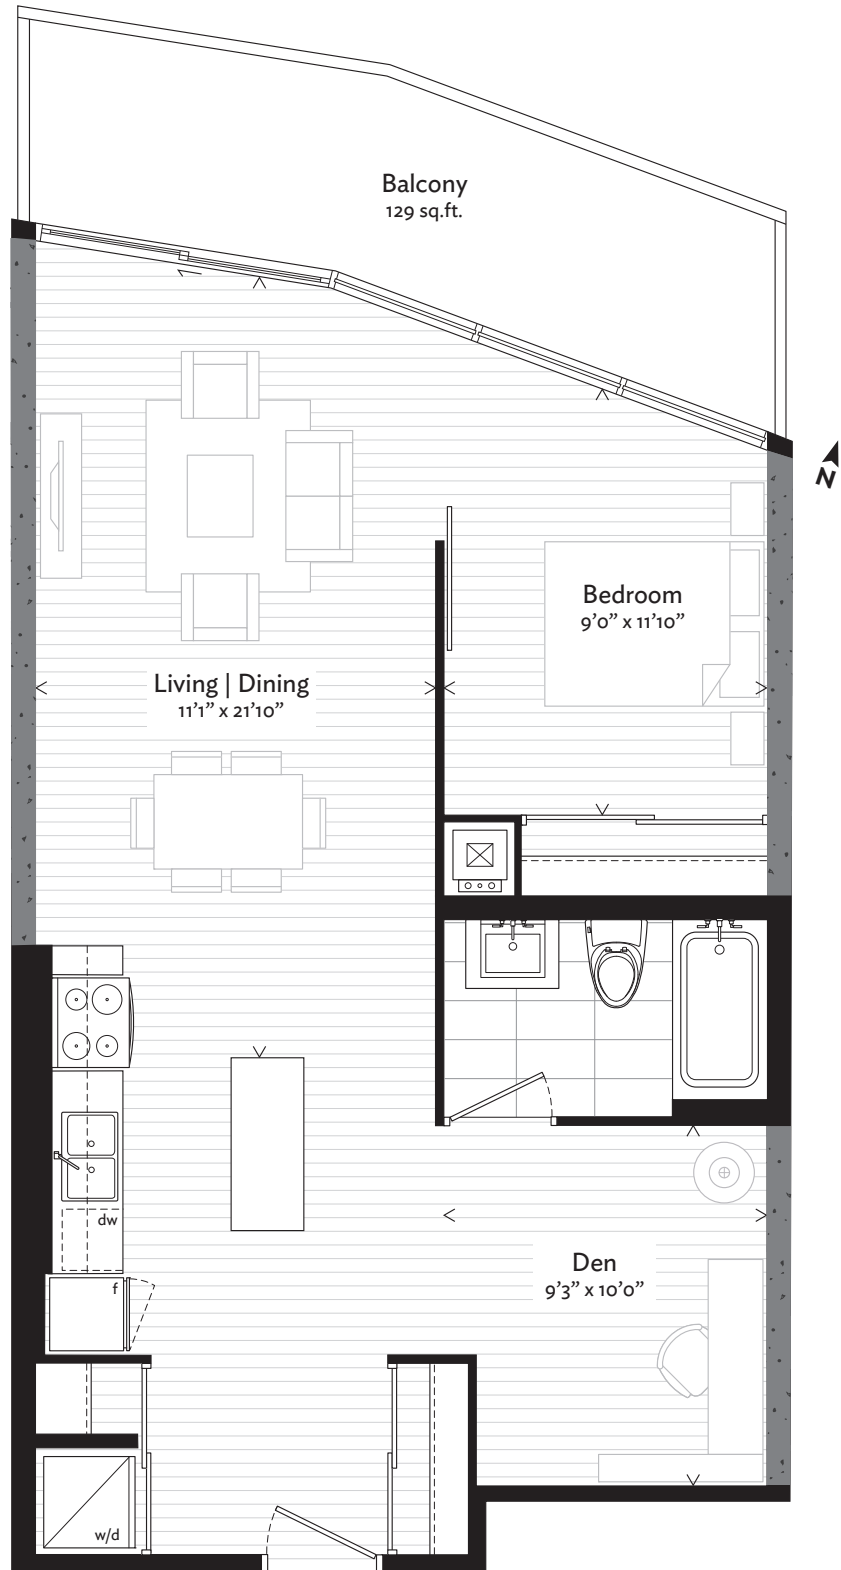

# thekingeast

DESIGNER CONDOMINIUM

703 | one bedroom + den

**723 sq.ft.**  
plus 129 sq.ft. balcony

For More Info, T:416.865.0862 F:416.865.9610 // 147 Spadina Ave. Suite 205, Toronto