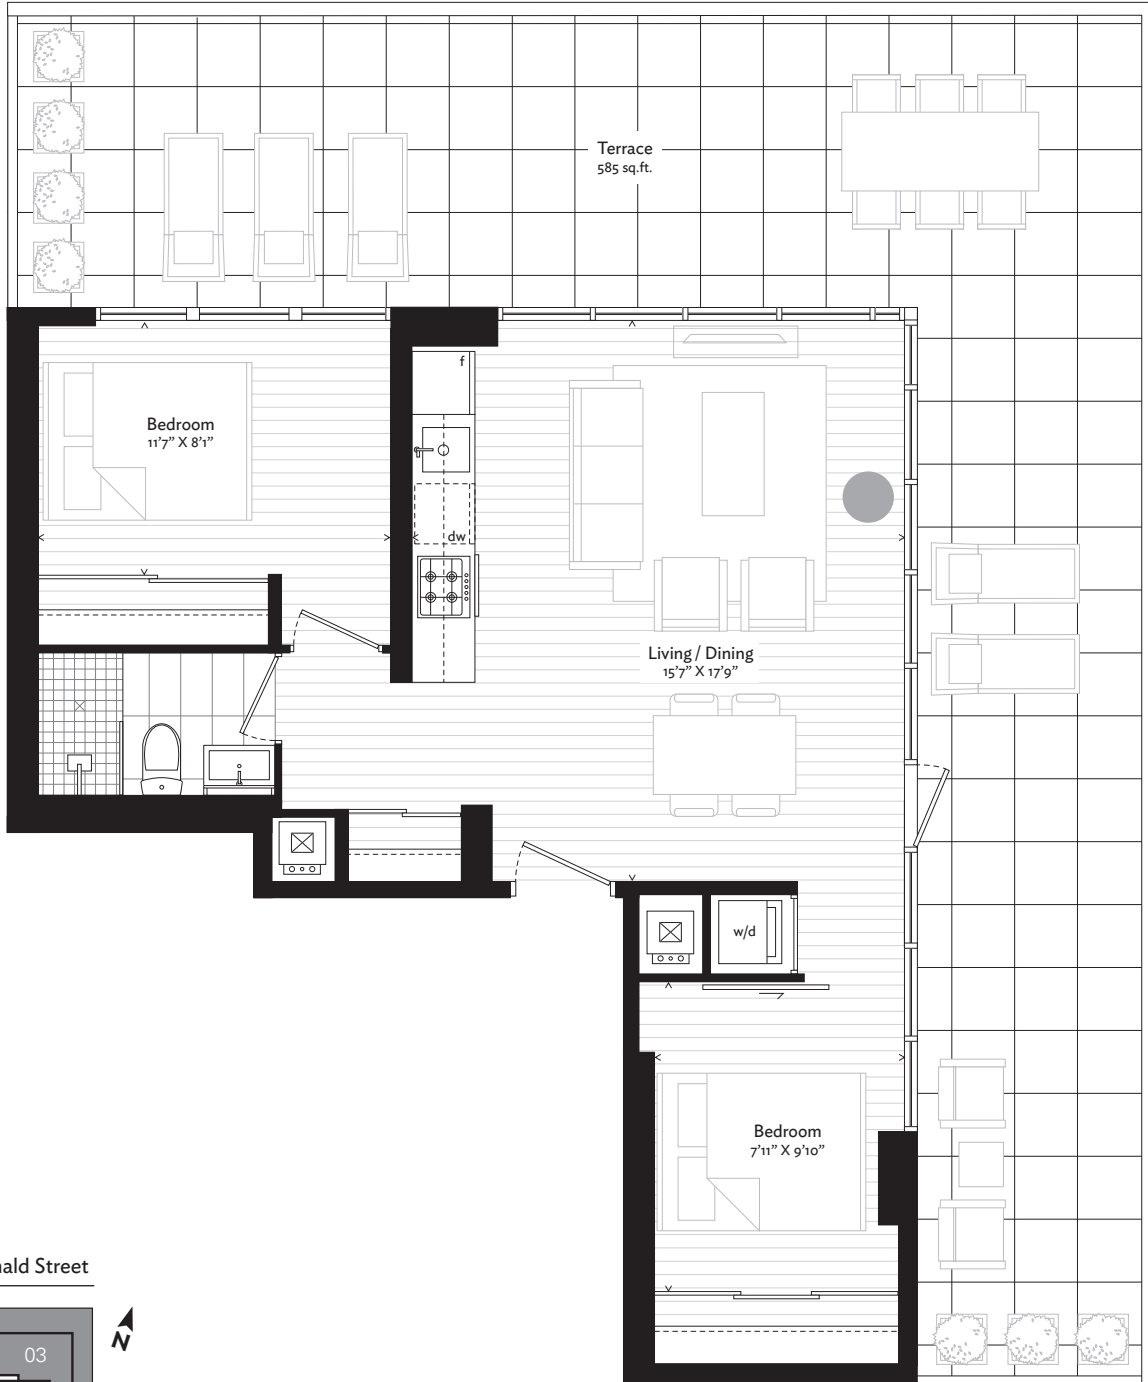

# totem

CONDOMINIUM

1703 | two bedroom

## 671 sq.ft.

plus 585 sq.ft. terrace

Level 17

For More Info, T:416.865.0862 F:416.865.9610 // 147 Spadina Ave. Suite 205, Toronto