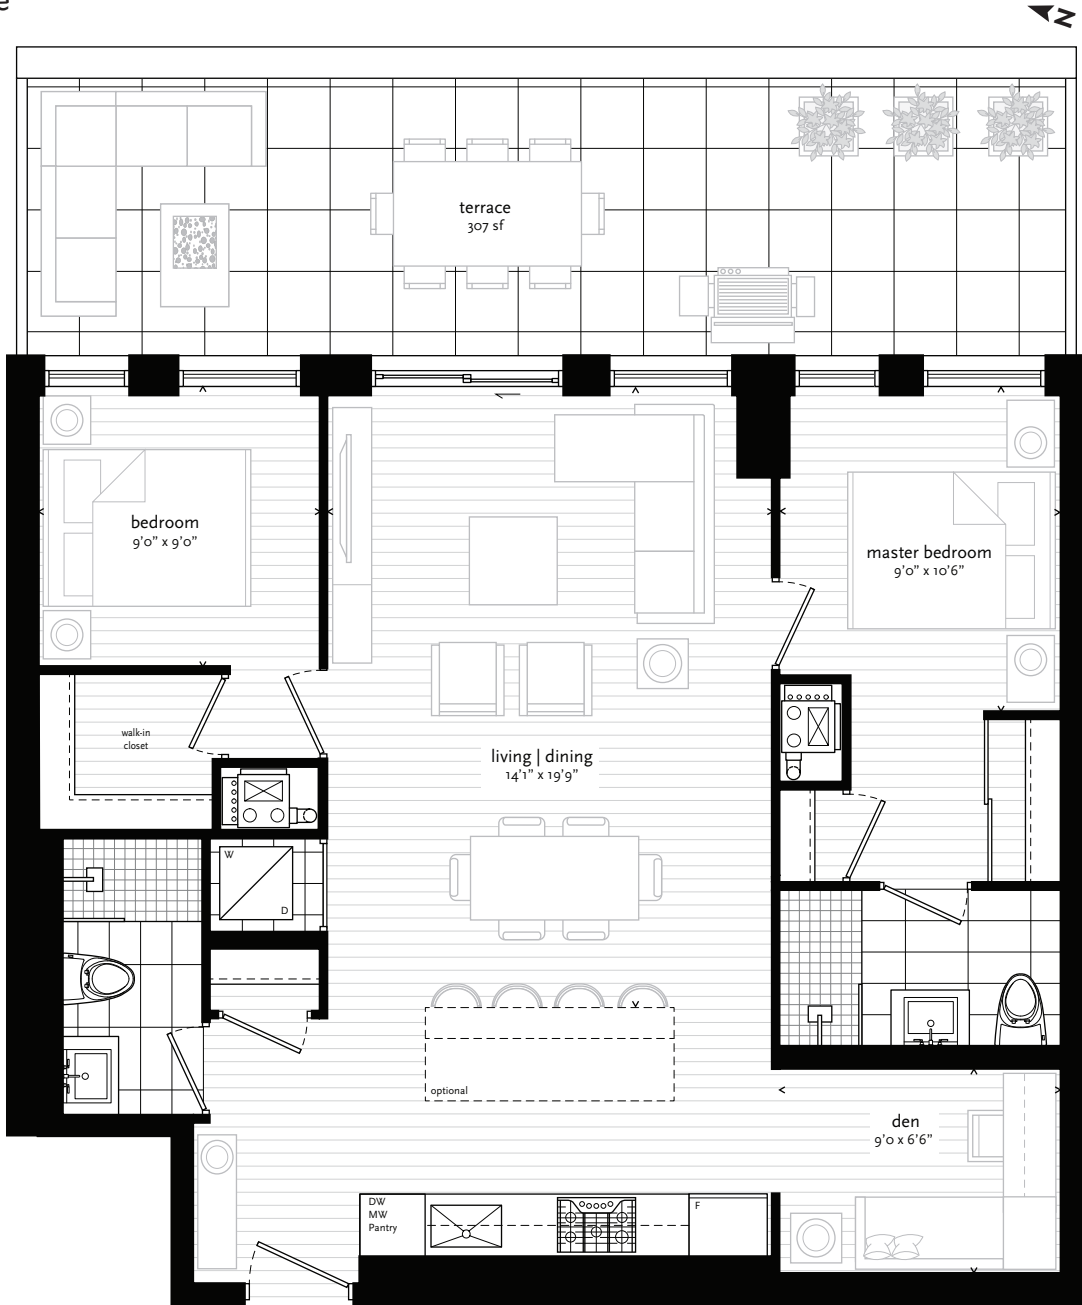

604 | Two Bedroom + Den

972 sq.ft.
plus 307 sq.ft. terrace

Level 6

For More Info, T:416.865.0862 F:416.865.9610 // 38 Trolley Cres, Toronto, ON M5A 0H4